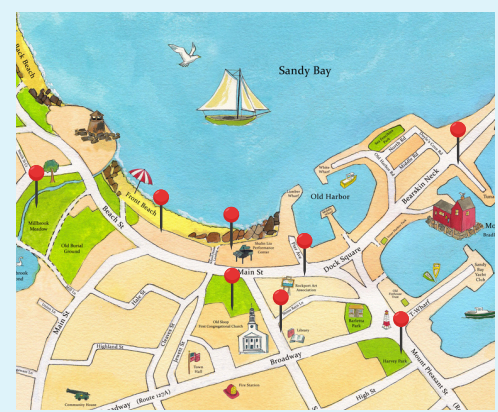

ROCKPORT MUSIC
ON THE TOWN
 A MUSICAL CELEBRATION

SATURDAY, JULY 11, 2026

PERFORMANCES

- 9AM** Farmers' Market Tunes HARVEY PARK
- 10AM-12PM** Community Stages SEE MAP
- 12PM** Circus 617 Mixtape MILLBROOK MEADOW
- 2PM-5PM** Collage Concert SHALIN LIU PERFORMANCE CENTER
- 2:30PM** Seaside Circus Student & Staff Showcase MILLBROOK MEADOW
- 3PM-6PM** Community Stages SEE MAP
- 4PM** Student Music Spotlight MILLBROOK MEADOW
- 6:30PM** Grand Finale with Boston Circus Guild MILLBROOK MEADOW

Handpainted Map by Mary Faino

COMMUNITY STAGES

- HARVEY PARK
- ROCKPORT PUBLIC LIBRARY
- TUNA WHARF
- FIRST CONGREGATIONAL CHURCH LAWN
- FRONT BEACH

ACTIVITIES ON THE TOWN

MILLBROOK MEADOW
 10AM-NOON, 3:30-5PM Interactive Circus Demos with Seaside Circus Cape Ann
 10AM-NOON, 1-2:30PM Instrument Exploration
 10AM-NOON, 1:30-4PM Nature & History Activities with the Millbrook Meadow Committee

ROCKPORT EXCHANGE FARMERS' MARKET
 9AM-1PM Visit the Rockport Public Library table for a craft project!

SHALIN LIU PERFORMANCE CENTER
 10AM-1PM Relaxation Station & Docent Tours

ROCKPORT ART ASSOCIATION
 11AM & 4PM Music in Hibbard Gallery
 10AM-7PM Drop in Activities

OLD SLOOP FAIR 9AM-3PM
2ND SATURDAY ARTWALK 4PM-7PM

Full Schedule and Map

PRESENTED BY

Alert Giving Fund

PARTNERS